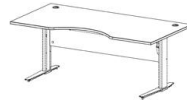

80474 Desk top

for 80448
180 x 90 x 68.5 cm
70.9 x 35.4 x 27"
Colours: 49

1599