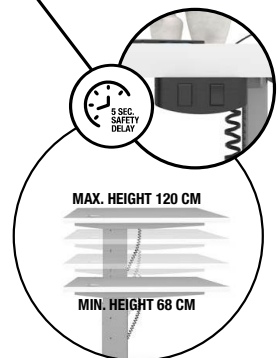

80400/318 Desk combination